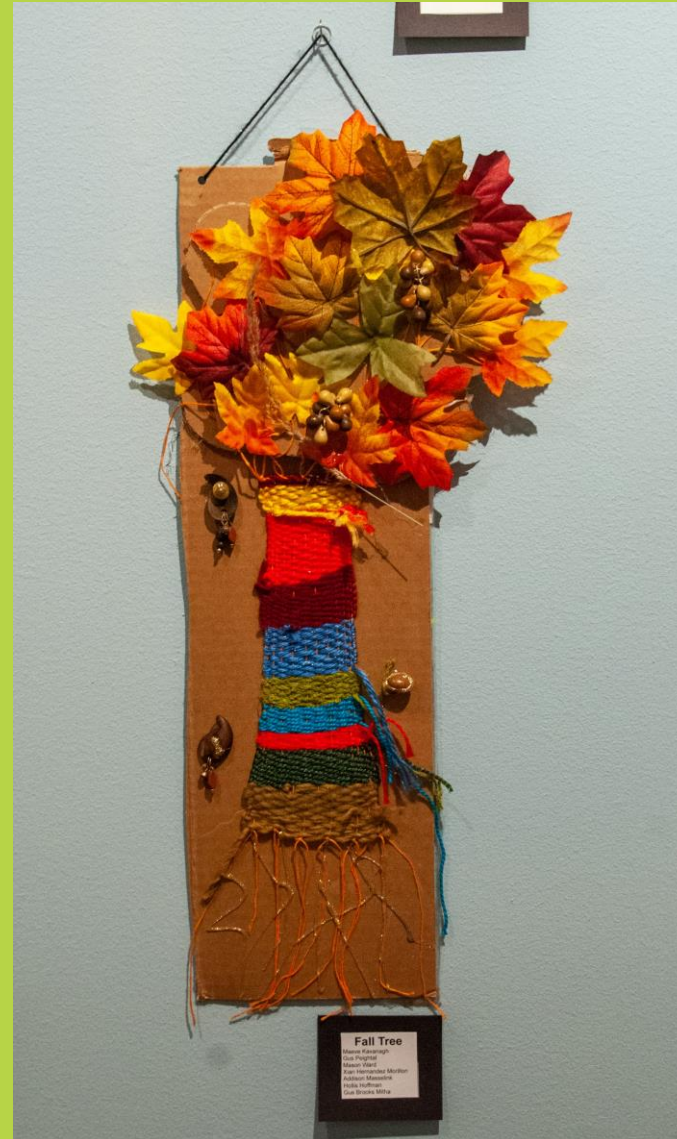

ARTIST'S NAME

ARTIST'S NAME

ARTIST'S NAME

ARTIST'S NAME

ARTIST'S NAME

ROOTS
Brick Weaving Sculptures

ARTIST'S NAME

ARTIST'S NAME

ARTIST'S NAME

Fall Tree

Maeve Kavanagh, Gus Peightal, Mason Ward, Xian Hernandez Morillon, Addison Masselink, Hollis Hoffman, Gus Brooks Mitha

Spring Tree

Ethan Huerta Mendoza, Estrella Machuca Cervantes, Crystal Mendoza-Morales